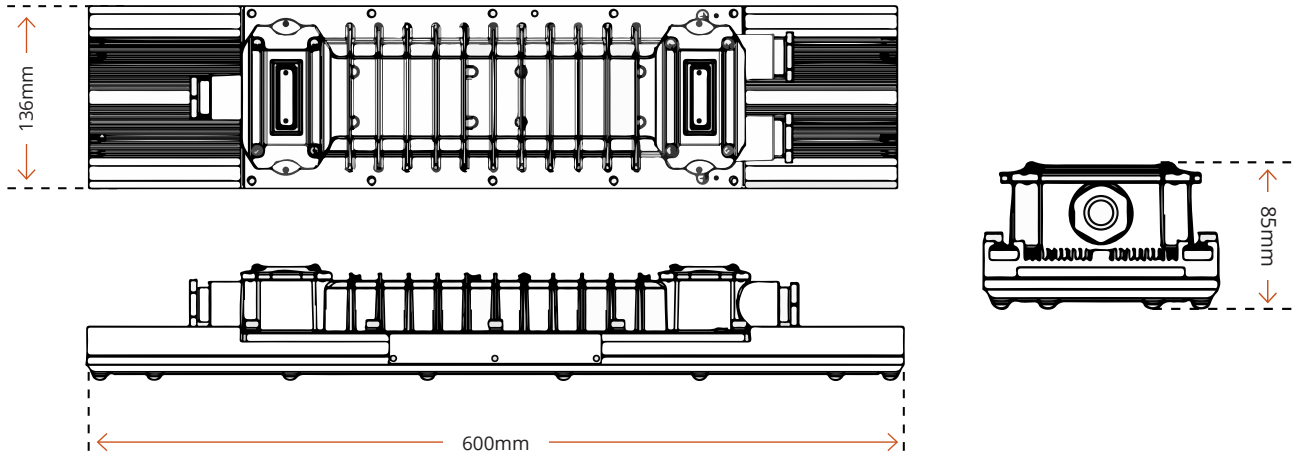

DIMENSIONS

SWORD EMERGENCY FLOOD LIGHTING

18W - 36W - 48W