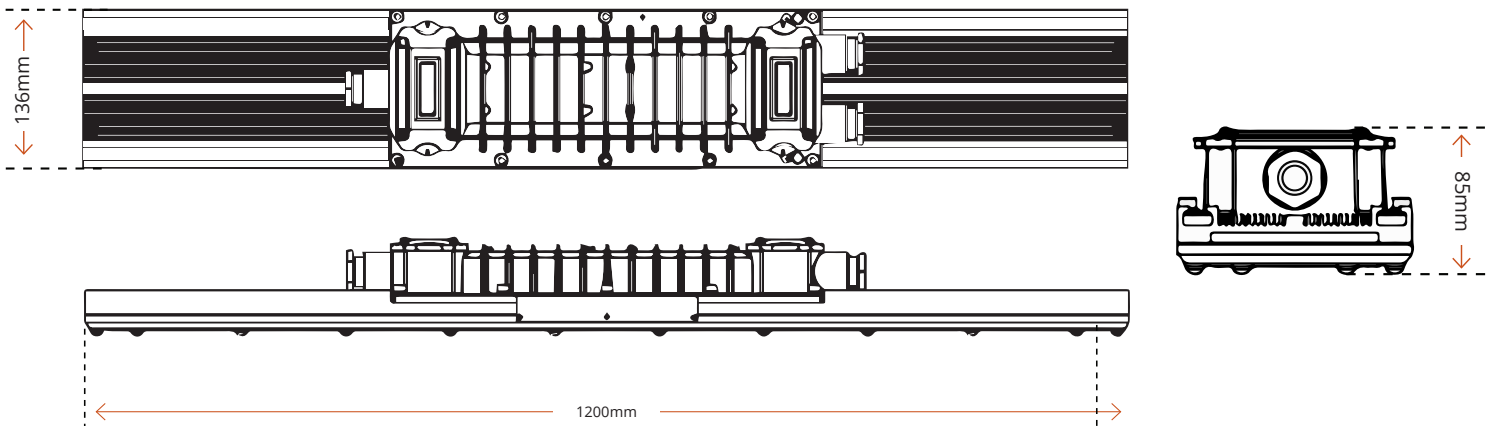

DIMENSIONS

SWORD EMERGENCY FLOOD LIGHTING

18W - 36W - 48W

56W - 72W