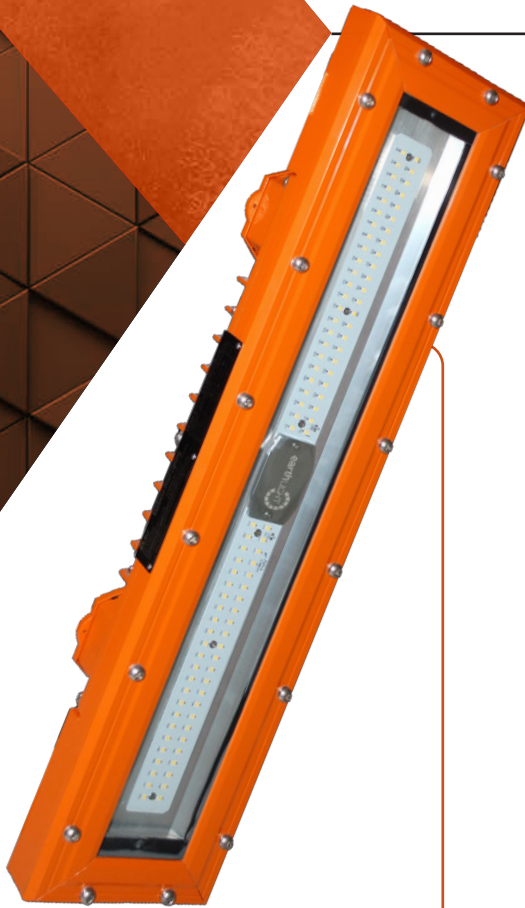

# SWORD

## EMERGENCY FLOOD LIGHTING

The Sword Series offers the power of a 600mm length flood light, with emergency 3-hour battery backup. Available in a range of outputs, from 18-72 Watts, this Explosion proof light is compliant with Certifications and Ratings required by industrial clients.

## LOW POWER CONSUMING

- ✓ 5-year warranty
- ✓ Anti-glare lens and cover
- ✓ High-efficiency LED Driver suitable for harsh environments
- ✓ High strength aluminium alloy enclosure can endure 20J impact
- ✓ Mounting options: pole, wall, stanchion, clamp, ceiling & pendant options
- ✓ Robust construction suitable for saltwater and corrosive applications
- ✓ Shock and vibration-resistant tempered glass
- ✓ Surge Protection: 5KV

## SWORD EMERGENCY FLOOD LIGHTING

Model - (EMERGENCY)	ETG-10ES059	ETG-10ES060	ETG-10ES061	ETG-10ES062	ETG-10ES063
Power (W)	18	36	60	80	100
Luminous (lm)	2457	4400	6800	8700	10000
<b>Model - (Standard)</b>					
	ETG-10SW054	ETG-10SW055	ETG-10SW056	ETG-10SW057	ETG-10SW058
Power (W)	18	36	48	56	72
Luminous (lm)	2457	4914	6552	7644	9828
Luminous (lm)	700				
Input Voltage (V) (Hz)	AC 220-240V - 50/60 Hz				
CCT(K)	4000k				
CRI	70 / 80				
Luminaire Efficacy	136.5lm/W				
Beam Types	120°				
PF	>0.98				
IP Rating	IP66				
Ambient Temperature TC	20°C ~ +55°C / T6				
Weight (kg)	7.3 (0.6m)   11.9 (1.2m)				
Battery Capacity	2.2 Ah				
Battery Type	Ni-Cd				
Surge Protection	5kV				
LED Driver	Over Voltage Protection / Short Circuit Protection				
Connecting Terminals	3*1.0-4mm <sup>2</sup> (L + N + PE)				
Available Cable Outer dia	Ø7- Ø14mm				
Cable Entries	2XNPT 3/4" (M20*1.5, M25*1.5 are optional)				
Earthing Protection	M4 (Internal and External Earth Bolts)				
Body	Alu Alloy, Temp.Glass, Epoxy Powder Coating, Fastner: SST,Enclosure Material: Cu FreeAluminium				
Warranty	5 years (50,000 hrs)				
Charging Time   Backup	24 hours   180 min				
Battery Lifespan	500 cycles				