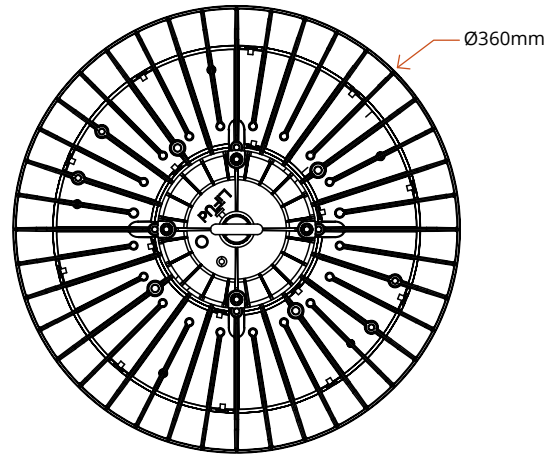

LEARN MORE

SPECIFICATIONS

EXTERMINATOR HIGHBAY G2 LIGHT

Code	ETG-08EH004	ETG-08EH005	ETG-08EH006	ETG-08EH007
Power W	100	150	200	300
Lumen (lm)	20,000	30,000	40,000	45,000
Luminous Efficiency	200lm/W	200lm/W	200lm/W	150lm/W
Driver	Lifud	Lifud	Lifud	Meanwell
Weight	3.9 ± 0.3kg	4.3 ± 0.3kg	4.3 ± 0.3kg	5.1 ± 0.3kg
Dimensions (mm)	Ø360 ×181	Ø360 ×181	Ø360 ×184	Ø360 ×190
CCT	5000K			
LED Chips	SMD 3030			
Input Voltage	220-240 VAC 50/60Hz			
Power Factor (PF)	≥0.92			
Operating Temperature	-30°C ~ +50°C			
Beam Angle	120°			
Body Material	Aluminium Alloy and PC			
Body Colour	Black			
IP Rating	IP65			
Lens	Anti-Glare UG>25			
Driver	Lifud			Meanwell
CRI	>Ra70 (>Ra80 optional)			
Mounting Options	Loop hanging / Ceiling Mounting / Wall Mounting			
Warranty	5 Years			
Intelligent Controls	Microwave Motion & Daylight Sensor			

DIMENSIONS

EXTERMINATOR HIGHBAY LIGHT

ETG-08EH004 | ETG-08EH005

ETG-08EH006

ETG-08EH007

1300 410 485 | sales@etms.com.au | www.etms.com.au