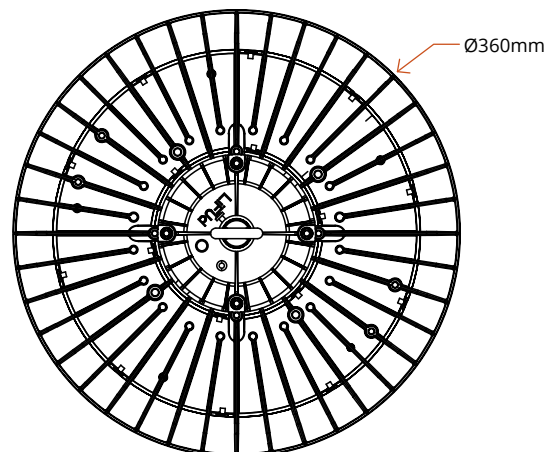

LEARN MORE

SPECIFICATIONS

EXTERMINATOR HIGHBAY G2 LIGHT

Code	ETG-08EH004	ETG-08EH005	ETG-08EH006	ETG-08EH007
Power W	100	150	200	300
Lumen (lm)	20,000	30,000	40,000	45,000
Luminous Efficiency	200lm/W	200lm/W	200lm/W	150lm/W
Driver	Lifud	Lifud	Lifud	Meanwell
Weight	3.9 ± 0.3kg	4.3 ± 0.3kg	4.3 ± 0.3kg	5.1 ± 0.3kg
Dimensions (mm)	Ø360 ×181	Ø360 ×181	Ø360 ×184	Ø360 ×190
CCT	5000K			
LED Chips	SMD 3030			
Input Voltage	220-240 VAC 50/60Hz			
Power Factor (PF)	≥0.92			
Operating Temperature	-30°C ~ +50°C			
Beam Angle	120°			
Body Material	Aluminium Alloy and PC			
Body Colour	Black			
IP Rating	IP65			
Lens	Anti-Glare UG>25			
Driver	Lifud			Meanwell
CRI	>Ra70 (>Ra80 optional)			
Mounting Options	Loop hanging / Ceiling Mounting / Wall Mounting			
Warranty	5 Years			
Intelligent Controls	Microwave Motion & Daylight Sensor			

DIMENSIONS

EXTERMINATOR HIGHBAY LIGHT

ETG-08EH004 | ETG-08EH005

ETG-08EH006

ETG-08EH007

1300 410 485 | sales@etms.com.au | www.etms.com.au