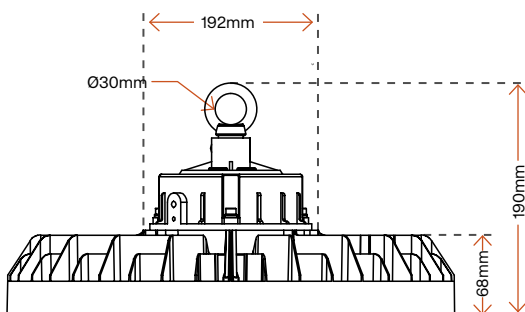

LEARN MORE

SPECIFICATIONS

EXTERMINATOR HIGHBAY G2 LIGHT

Code	ETG-08EH004	ETG-08EH005	ETG-08EH006	ETG-08EH007
Power W	100	150	200	300
Lumen (lm)	20,000	30,000	40,000	45,000
Luminous Efficiency	200lm/W	200lm/W	200lm/W	150lm/W
Driver	Lifud	Lifud	Lifud	Meanwell
Weight	3.9 ± 0.3kg	4.3 ± 0.3kg	4.3 ± 0.3kg	5.1 ± 0.3kg
Dimensions (mm)	Ø360 ×181	Ø360 ×181	Ø360 ×184	Ø360 ×190
CCT	5000K			
LED Chips	SMD 3030			
Input Voltage	220-240 VAC 50/60Hz			
Power Factor (PF)	≥0.92			
Operating Temperature	-30°C ~ +50°C			
Beam Angle	120°			
Body Material	Aluminium Alloy and PC			
Body Colour	Black			
IP Rating	IP65			
Lens	Anti-Glare UG>25			
Driver	Lifud			Meanwell
CRI	>Ra70 (>Ra80 optional)			
Mounting Options	Loop hanging / Ceiling Mounting / Wall Mounting			
Warranty	5 Years			
Intelligent Controls	Microwave Motion & Daylight Sensor			

DIMENSIONS

EXTERMINATOR HIGHBAY LIGHT

ETG-08EH004 | ETG-08EH005

ETG-08EH006

ETG-08EH007

1300 410 485 | sales@etms.com.au | www.etms.com.au