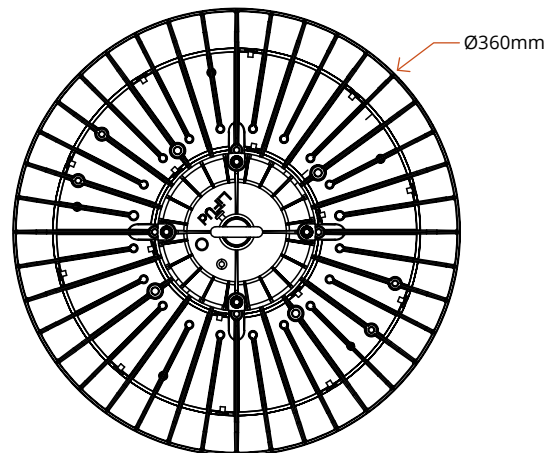

LEARN MORE

SPECIFICATIONS

EXTERMINATOR HIGHBAY G2 LIGHT

Code	ETG-08EH004	ETG-08EH005	ETG-08EH006	ETG-08EH007
Power W	100	150	200	300
Lumen (lm)	20,000	30,000	40,000	45,000
Luminous Efficiency	200lm/W	200lm/W	200lm/W	150lm/W
Driver	Lifud	Lifud	Lifud	Meanwell
Weight	3.9 ± 0.3kg	4.3 ± 0.3kg	4.3 ± 0.3kg	5.1 ± 0.3kg
Dimensions (mm)	Ø360 ×181	Ø360 ×181	Ø360 ×184	Ø360 ×190
CCT	5000K			
LED Chips	SMD 3030			
Input Voltage	220-240 VAC 50/60Hz			
Power Factor (PF)	≥0.92			
Operating Temperature	-30°C ~ +50°C			
Beam Angle	120°			
Body Material	Aluminium Alloy and PC			
Body Colour	Black			
IP Rating	IP65			
Lens	Anti-Glare UG>25			
Driver	Lifud			Meanwell
CRI	>Ra70 (>Ra80 optional)			
Mounting Options	Loop hanging / Ceiling Mounting / Wall Mounting			
Warranty	5 Years			
Intelligent Controls	Microwave Motion & Daylight Sensor			

DIMENSIONS

EXTERMINATOR HIGHBAY LIGHT

ETG-08EH004 | ETG-08EH005

ETG-08EH006

ETG-08EH007

1300 410 485 | sales@etms.com.au | www.etms.com.au