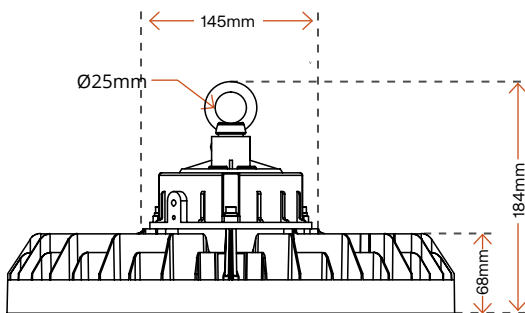

LEARN MORE

SPECIFICATIONS

EXTERMINATOR HIGHBAY G2 LIGHT

Code	ETG-08EH004	ETG-08EH005	ETG-08EH006	ETG-08EH007
Power W	100	150	200	300
Lumen (lm)	20,000	30,000	40,000	45,000
Luminous Efficiency	200lm/W	200lm/W	200lm/W	150lm/W
Driver	Lifud	Lifud	Lifud	Meanwell
Weight	3.9 ± 0.3kg	4.3 ± 0.3kg	4.3 ± 0.3kg	5.1 ± 0.3kg
Dimensions (mm)	Ø360 ×181	Ø360 ×181	Ø360 ×184	Ø360 ×190
CCT	5000K			
LED Chips	SMD 3030			
Input Voltage	220-240 VAC 50/60Hz			
Power Factor (PF)	≥0.92			
Operating Temperature	-30°C ~ +50°C			
Beam Angle	120°			
Body Material	Aluminium Alloy and PC			
Body Colour	Black			
IP Rating	IP65			
Lens	Anti-Glare UG>25			
Driver	Lifud			Meanwell
CRI	>Ra70 (>Ra80 optional)			
Mounting Options	Loop hanging / Ceiling Mounting / Wall Mounting			
Warranty	5 Years			
Intelligent Controls	Microwave Motion & Daylight Sensor			

DIMENSIONS

EXTERMINATOR HIGHBAY LIGHT

ETG-08EH004 | ETG-08EH005

ETG-08EH006

ETG-08EH007

1300 410 485 | sales@etms.com.au | www.etms.com.au