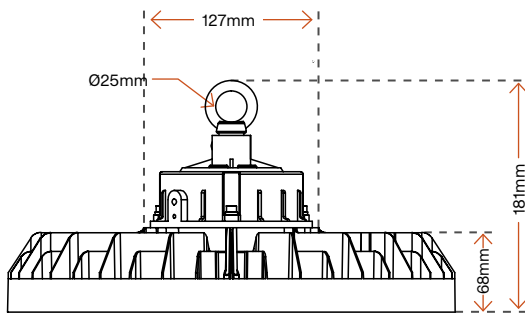

LEARN MORE

SPECIFICATIONS

EXTERMINATOR HIGHBAY G2 LIGHT

Code	ETG-08EH004	ETG-08EH005	ETG-08EH006	ETG-08EH007
Power W	100	150	200	300
Lumen (lm)	20,000	30,000	40,000	45,000
Luminous Efficiency	200lm/W	200lm/W	200lm/W	150lm/W
Driver	Lifud	Lifud	Lifud	Meanwell
Weight	3.9 ± 0.3kg	4.3 ± 0.3kg	4.3 ± 0.3kg	5.1 ± 0.3kg
Dimensions (mm)	Ø360 ×181	Ø360 ×181	Ø360 ×184	Ø360 ×190
CCT	5000K			
LED Chips	SMD 3030			
Input Voltage	220-240 VAC 50/60Hz			
Power Factor (PF)	≥0.92			
Operating Temperature	-30°C ~ +50°C			
Beam Angle	120°			
Body Material	Aluminium Alloy and PC			
Body Colour	Black			
IP Rating	IP65			
Lens	Anti-Glare UG>25			
Driver	Lifud			Meanwell
CRI	>Ra70 (>Ra80 optional)			
Mounting Options	Loop hanging / Ceiling Mounting / Wall Mounting			
Warranty	5 Years			
Intelligent Controls	Microwave Motion & Daylight Sensor			

DIMENSIONS

EXTERMINATOR HIGHBAY LIGHT

ETG-08EH004 | ETG-08EH005

ETG-08EH006

ETG-08EH007

1300 410 485 | sales@etms.com.au | www.etms.com.au