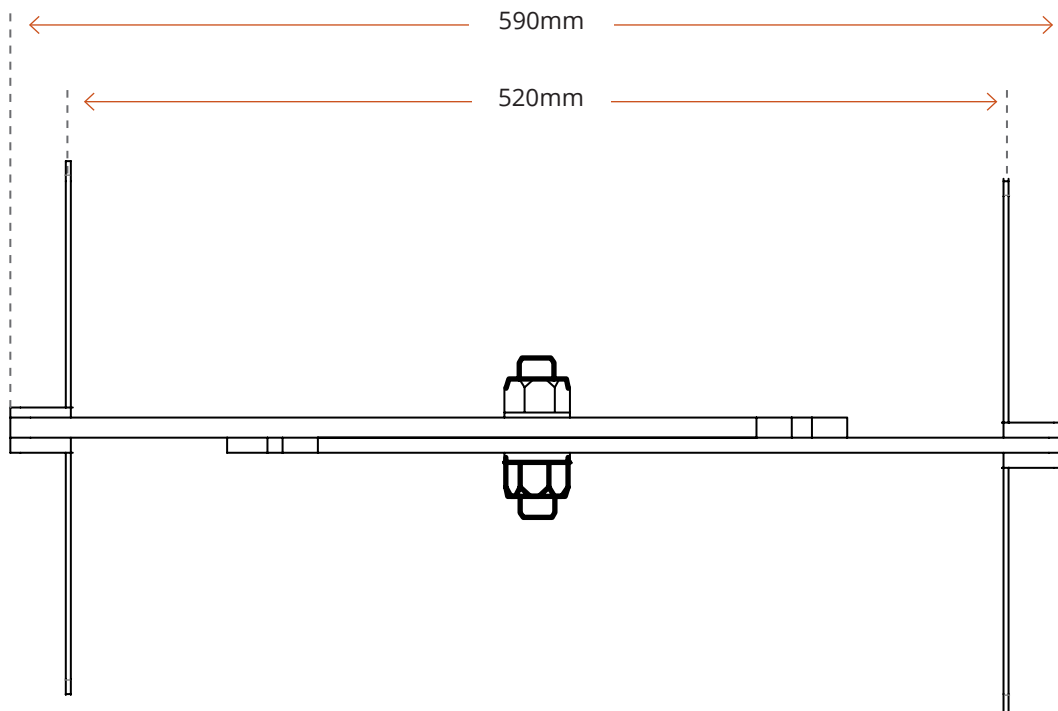

DIMENSIONS

ADARA PLUS POST TOP LIGHT