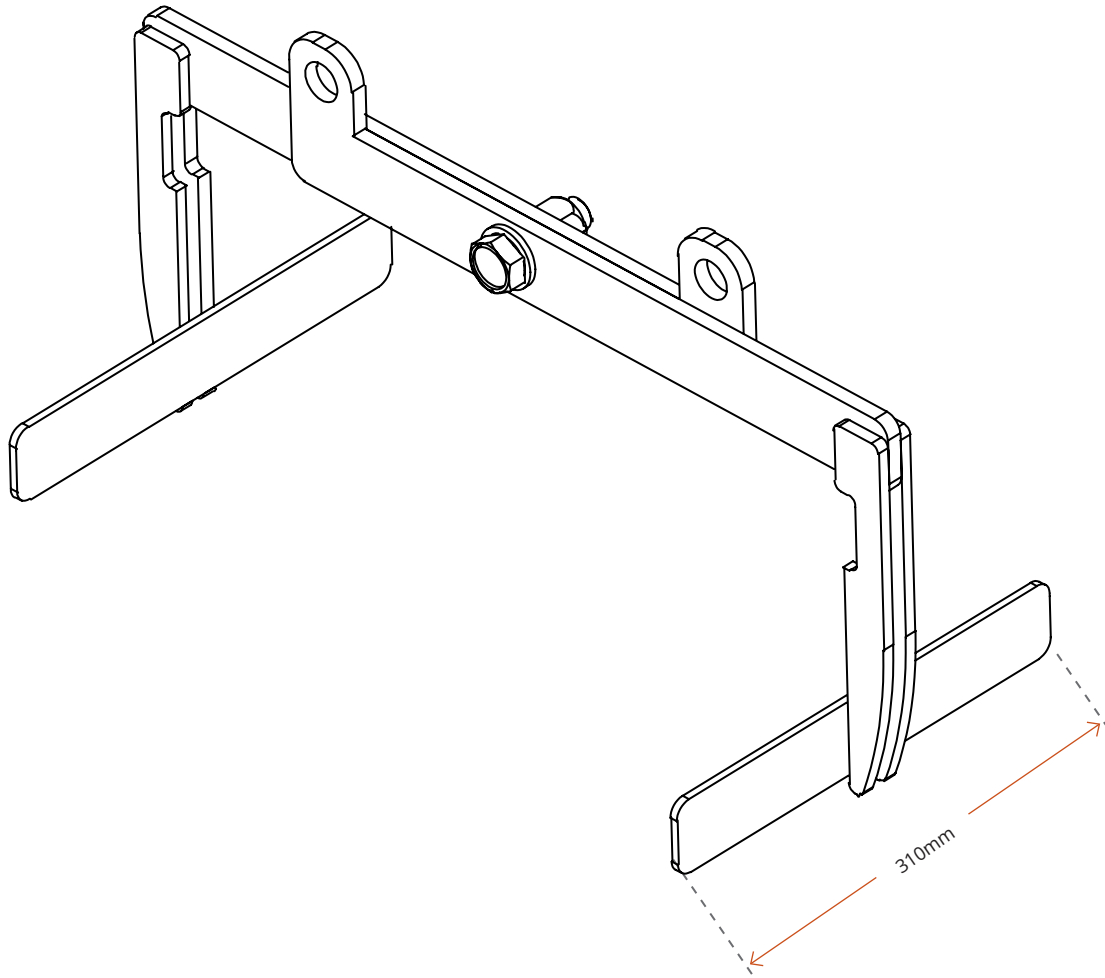

DIMENSIONS

ADARA PLUS POST TOP LIGHT