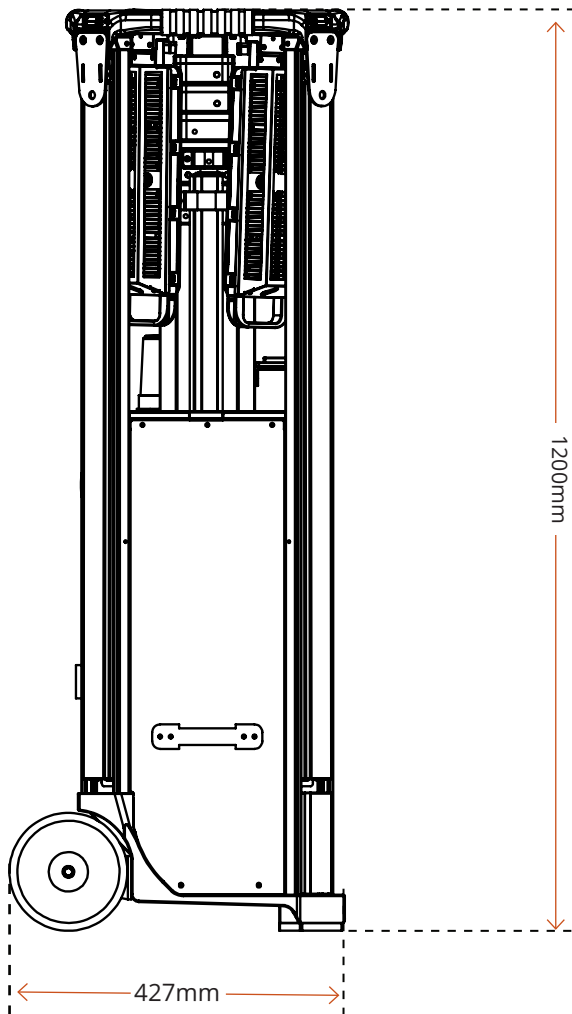

PORTABLE LIGHTING TOWER

- ✓ Simple fold out, rotational heads for any configuration
- ✓ Drop Prevention System
- ✓ Minimal Maintenance
- ✓ Link up to 3 units from a single power source
- ✓ 5 meter Mast

LEARN MORE

SPECIFICATIONS

SIERRA PORTABLE LIGHT TOWER

Model	ETG-13ST008
Illuminated Surface	2200 m2
System Power	800W
Luminous Flux	112,000 lm
Lumen/W	140
Colour Temperature (CCT)	5000k
Operating Voltage	220-240VAC/50Hz
Power Factor	>0.92
Electrical Class	Class 1
Protection	Over Voltage, Over Temperature, Short Circuit
Ambient Operating Temp. Range	30deg C to +45deg C
Storage Temp. Range	-40deg C to +80deg C
IK Class	IK08
IP Class	IP65 (Lighting) IP54 (chassis)
Noise Emissions	<5dB(A)
Fully Extended Height	5.1 METERS
Elevation System	Electrical
Mast Rotation	340°
Mobility	Hand/Crane/Forklift
Dimensions (min)	358 x 427 x 1200 mm
Dimensions (max)	1640 x 1640 x 5100 mm
Housing Finish	UV stabilised powder coating
Weight	49kg

DIMENSIONS

SIERRA PORTABLE LIGHT TOWER

1300 410 485 | sales@etms.com.au | www.etms.com.au