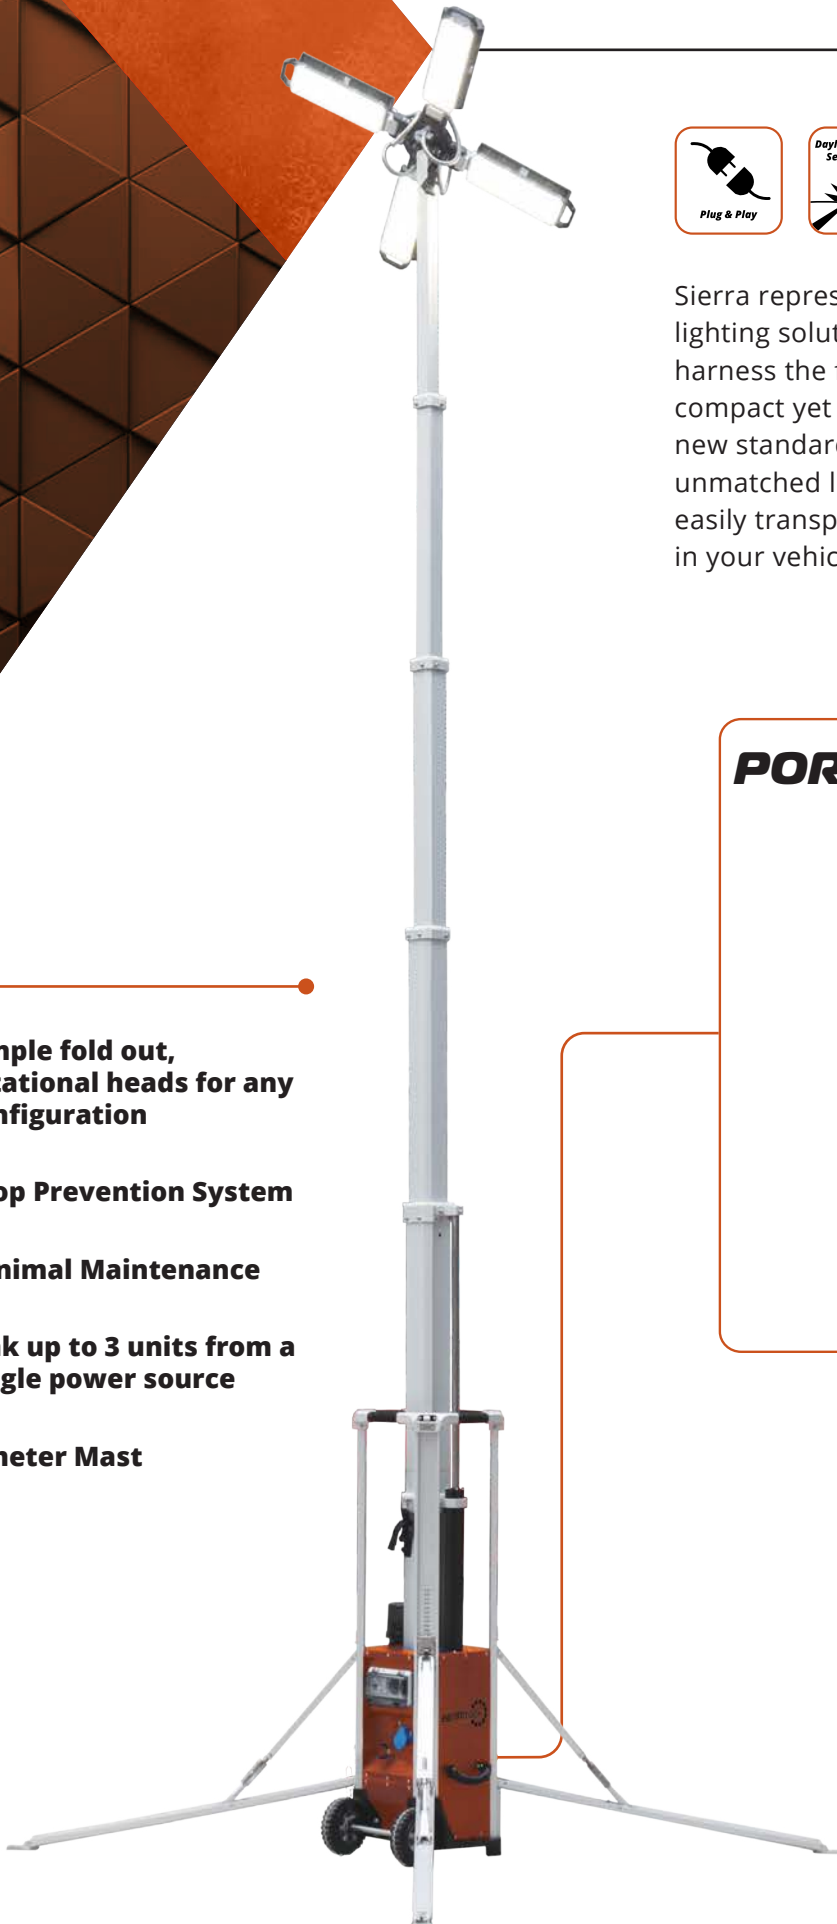

SIERRA

PORTABLE LIGHT TOWER

Sierra represents the pinnacle of portable lighting solutions, meticulously designed to harness the full potential of LED technology. This compact yet powerful 5-meter light tower sets a new standard for mobile illumination, offering unmatched lighting performance in a robust, easily transportable form that can effortlessly fit in your vehicle.

PORTABLE LIGHTING TOWER

- ✓ Simple fold out, rotational heads for any configuration
- ✓ Drop Prevention System
- ✓ Minimal Maintenance
- ✓ Link up to 3 units from a single power source
- ✓ 5 meter Mast

LEARN MORE

SPECIFICATIONS

SIERRA PORTABLE LIGHT TOWER

Model	ETG-13ST008
Illuminated Surface	2200 m2
System Power	800W
Luminous Flux	112,000 lm
Lumen/W	140
Colour Temperature (CCT)	5000k
Operating Voltage	220-240VAC/50Hz
Power Factor	>0.92
Electrical Class	Class 1
Protection	Over Voltage, Over Temperature, Short Circuit
Ambient Operating Temp. Range	30deg C to +45deg C
Storage Temp. Range	-40deg C to +80deg C
IK Class	IK08
IP Class	IP65 (Lighting) IP54 (chassis)
Noise Emissions	<5dB(A)
Fully Extended Height	5.1 METERS
Elevation System	Electrical
Mast Rotation	340°
Mobility	Hand/Crane/Forklift
Dimensions (min)	358 x 427 x 1200 mm
Dimensions (max)	1640 x 1640 x 5100 mm
Housing Finish	UV stabilised powder coating
Weight	49kg