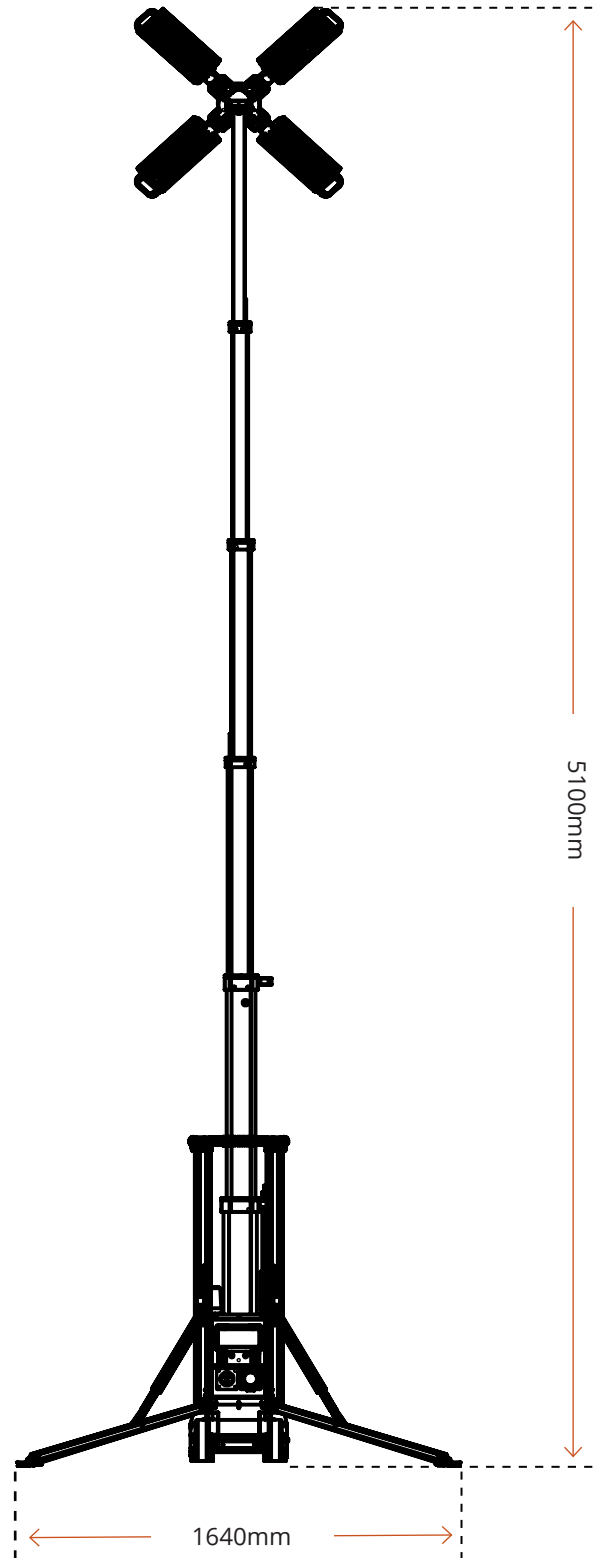

SIERRA

PORTABLE LIGHT TOWER

Sierra represents the pinnacle of portable lighting solutions, meticulously designed to harness the full potential of LED technology. This compact yet powerful 5-meter light tower sets a new standard for mobile illumination, offering unmatched lighting performance in a robust, easily transportable form that can effortlessly fit in your vehicle.

PORTABLE LIGHTING TOWER

- ✓ Simple fold out, rotational heads for any configuration
- ✓ Drop Prevention System
- ✓ Minimal Maintenance
- ✓ Link up to 3 units from a single power source
- ✓ 5 meter Mast

LEARN MORE

SPECIFICATIONS

SIERRA PORTABLE LIGHT TOWER

Model	ETG-13ST008
Illuminated Surface	2200 m2
System Power	800W
Luminous Flux	112,000 lm
Lumen/W	140
Colour Temperature (CCT)	5000k
Operating Voltage	220-240VAC/50Hz
Power Factor	>0.92
Electrical Class	Class 1
Protection	Over Voltage, Over Temperature, Short Circuit
Ambient Operating Temp. Range	30deg C to +45deg C
Storage Temp. Range	-40deg C to +80deg C
IK Class	IK08
IP Class	IP65 (Lighting) IP54 (chassis)
Noise Emissions	<5dB(A)
Fully Extended Height	5.1 METERS
Elevation System	Electrical
Mast Rotation	340°
Mobility	Hand/Crane/Forklift
Dimensions (min)	358 x 427 x 1200 mm
Dimensions (max)	1640 x 1640 x 5100 mm
Housing Finish	UV stabilised powder coating
Weight	49kg

DIMENSIONS

SIERRA PORTABLE LIGHT TOWER

1300 410 485 | sales@etms.com.au | www.etms.com.au