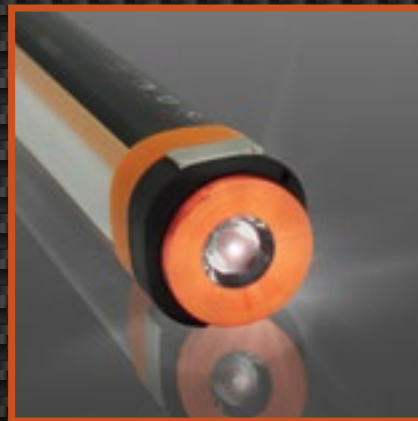

WORK SITE TO CAMP SITE

BLAZE

HALO

BLAZE HALO - ULTRA-BRIGHT WAVE CONTROLLED HEAD LAMP FEATURING 5 MODES WITH BOTH SPOT AND FLOOD BEAMS. COMFORTABLE & LIGHTWEIGHT SILICONE - ELASTIC COMBO BAND.

340
LUMEN
OUTPUT

BEAM

BLAZE BEAM - A SUPER POWERFUL TACTICAL TORCH FEATURING ZOOM FOCUS, 5 LIGHT MODES AND EASY RECHARGE. COMPACT AND LIGHTWEIGHT IT IS PERFECT FOR SECURITY, CAMPING AND TREKKING.

ETG-BZBEAM

BLAZE

MULTIPLE BEAM TORCH

ETG-BZBAR

BAR

BLAZE BAR MULTI BEAM TORCH FEATURES 6 LIGHT MODES INCLUDING SPOT TORCH BEAM, LIGHT BAR IN 3 BRIGHTNESS SETTINGS, INSECT REPELLING YELLOW LIGHT AND RED - BLUE WARNING PATTERN. EASY TO CHARGE - SIMPLY REMOVE THE POWER CAP TO ACCESS CHARGE PORT.

EASY RECHARGE OR CHARGE OTHERS

FLASHLIGHT & LIGHTBAR FUNCTIONS

POD LANTERN

BLAZE POD – THE COMPACT HEAVY DUTY POD LANTERN FEATURES HANGING ARMS AS WELL AS SUPER STRONG MAGNETS FOR MOUNTING ON MAGNETIC SURFACES. IT HAS MULTIPLE LANTERN LIGHT LEVELS, FLASHLIGHT AND SOS MODES – IT EVEN WORKS AS A 7200mAh POWER BANK FOR MOBILE PHONES.