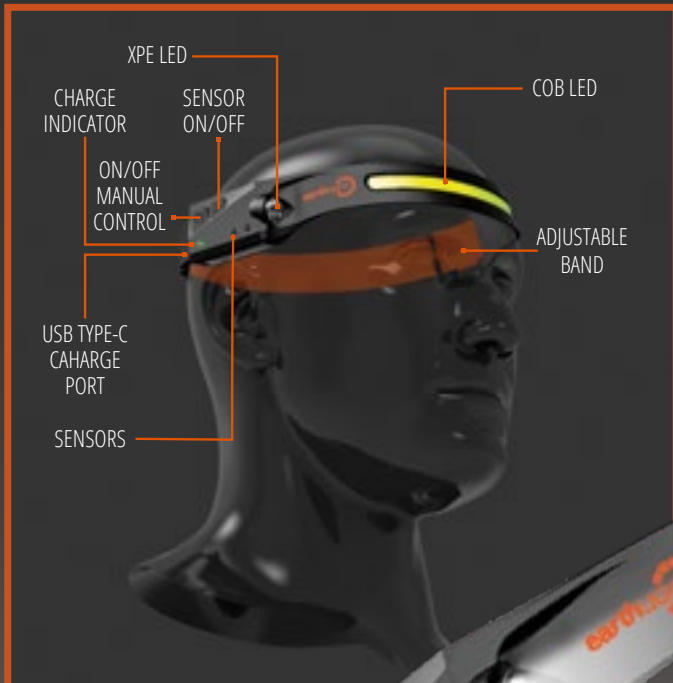

WORK SITE TO CAMP SITE

BLAZE

HALO

BLAZE HALO - ULTRA-BRIGHT WAVE CONTROLLED HEAD LAMP FEATURING 5 MODES WITH BOTH SPOT AND FLOOD BEAMS. COMFORTABLE & LIGHTWEIGHT SILICONE - ELASTIC COMBO BAND.

340
LUMEN
OUTPUT

70
GRAMS
WEIGHT

4-6
HOURS
RUN TIME

WAVE CONTROLLED HEAD LAMP

ETG-BZHALO

HANDS FREE
OPERATION

MULTI
BEAM MODES

EASY USB
RECHARGE

IPX 4
WATER PROOF

HIGH
LUMEN
OUTPUT

100
GRAMS
WEIGHT

ALUMINIUM
ALLOY
HOUSING

MAGNIFY FOCUS
FEATURE

LOW - MEDIUM - HIGH
STROBE - SOS FUNCTIONS

260 METRE
BEAM DISTANCE

EASY USB
RECHARGE

IP43
WATER PROOF

ETG-BZBAR

BAR

BLAZE BAR MULTI BEAM TORCH FEATURES 6 LIGHT MODES INCLUDING SPOT TORCH BEAM, LIGHT BAR IN 3 BRIGHTNESS SETTINGS, INSECT REPELLING YELLOW LIGHT AND RED - BLUE WARNING PATTERN. EASY TO CHARGE - SIMPLY REMOVE THE POWER CAP TO ACCESS CHARGE PORT.