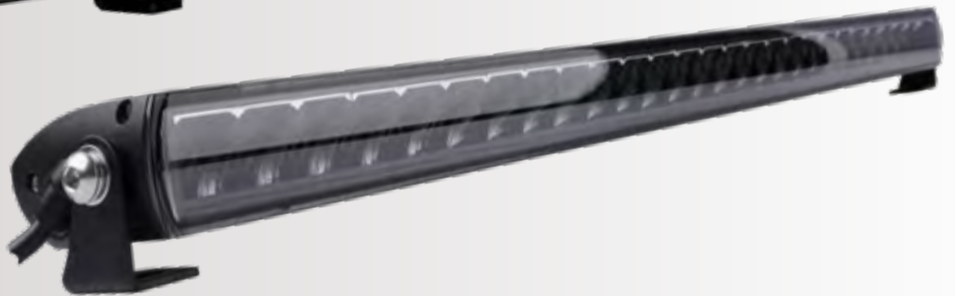

# SABRE SERIES

SABRE SLIMLINE LIGHT BAR RANGE

**SSS**  
SUPERIOR HEAT DISSIPATION

ANODISED POLYESTER POWDERCOAT

EASY INSTALLATION

UV/ SHOCK RESISTANT

ULTRA CLEAR LENS

6063 EXTRUDED ALUMINIUM HEAT SINK

3 YEAR WARRANTY \*ON LUMINAIRE

SIDE REFLECTIVE OPTICS

IP68 WATER RESISTANCE

CORROSION & RUST RESISTANT

**A** EVSS90LED (20.2")

**B** EVSS135LED (29.8")

EVSS90LED (20.2")

EVSS135LED (29.8")

\* SIZING WITH OPTIONAL SIDE BRACKET

# SABRE SERIES

SABRE SLIMLINE LIGHT BAR RANGE

EVSS90LED | 20.2"

EVSS135LED | 29.8"

**SPECIFICATIONS**

WATTAGE	90 WATT
LIGHT SOURCE	18 x 5W LG LEDS
LIGHT OUTPUT	8,100 LUMEN
VOLTAGE	9V-36V DC
OPERATING TEMP.	-40°C TO +60°C
IP RATING	IP68
CONNECTOR TYPE	DEUTSCH CONNECTOR
HOUSING	6063 EXTRUDED ALUMINUM HEAT-SINK
LENS CONSTRUCTION	POLYCARBONATE
BRACKET	STAINLESS STEEL
LIFESPAN	50,000 HOURS
NET WEIGHT	1.13 KG
MOUNTING SUITABLE	UPRIGHT SIDE & BACK OPTIONS
WARRANTY	3 YEARS