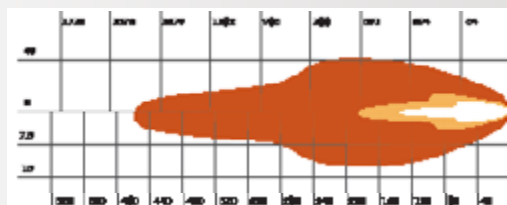

\* SIZING WITH OPTIONAL SIDE BRACKET

# SABRE SERIES

SABRE SLIMLINE LIGHT BAR RANGE

EVSS90LED | 20.2"

EVSS135LED | 29.8"

**SPECIFICATIONS**

WATTAGE	90 WATT
LIGHT SOURCE	18 x 5W LG LEDS
LIGHT OUTPUT	8,100 LUMEN
VOLTAGE	9V-36V DC
OPERATING TEMP.	-40°C TO +60°C
IP RATING	IP68
CONNECTOR TYPE	DEUTSCH CONNECTOR
HOUSING	6063 EXTRUDED ALUMINUM HEAT-SINK
LENS CONSTRUCTION	POLYCARBONATE
BRACKET	STAINLESS STEEL
LIFESPAN	50,000 HOURS
NET WEIGHT	1.13 KG
MOUNTING SUITABLE	UPRIGHT SIDE & BACK OPTIONS
WARRANTY	3 YEARS

**SINGLE SLIMLINE 90W LIGHT BAR**

BEAM DRIVING SPOT  
 CODES EVSS90LED

WATTAGE	135 WATT
LIGHT SOURCE	27 x 5W LG LEDS
LIGHT OUTPUT	12,200 LUMEN
VOLTAGE	9V-36V DC
OPERATING TEMP.	-40°C TO +60°C
IP RATING	IP68
CONNECTOR TYPE	DEUTSCH CONNECTOR
HOUSING	6063 EXTRUDED ALUMINUM HEAT-SINK
LENS CONSTRUCTION	POLYCARBONATE
BRACKET	STAINLESS STEEL
LIFESPAN	50,000 HOURS
NET WEIGHT	1.88 KG
MOUNTING SUITABLE	UPRIGHT SIDE & BACK OPTIONS
WARRANTY	3 YEARS