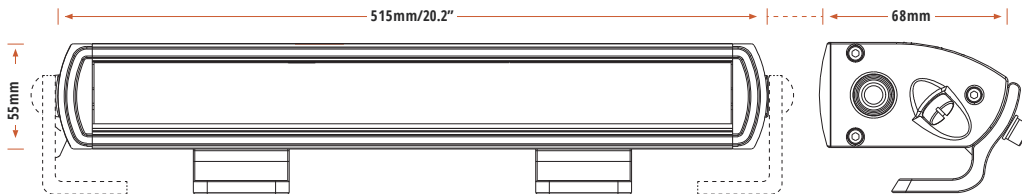

3 YEAR WARRANTY \*ON LUMINAIRE

SIDE REFLECTIVE OPTICS

IP68 WATER RESISTANCE

CORROSION & RUST RESISTANT

**A** EVSS90LED (20.2")

**B** EVSS135LED (29.8")

EVSS90LED (20.2")

EVSS135LED (29.8")

\* SIZING WITH OPTIONAL SIDE BRACKET

# SABRE SERIES

SABRE SLIMLINE LIGHT BAR RANGE

EVSS90LED | 20.2"

EVSS135LED | 29.8"

**SPECIFICATIONS**

WATTAGE	90 WATT
LIGHT SOURCE	18 x 5W LG LEDS
LIGHT OUTPUT	8,100 LUMEN
VOLTAGE	9V-36V DC
OPERATING TEMP.	-40°C TO +60°C
IP RATING	IP68
CONNECTOR TYPE	DEUTSCH CONNECTOR
HOUSING	6063 EXTRUDED ALUMINUM HEAT-SINK
LENS CONSTRUCTION	POLYCARBONATE
BRACKET	STAINLESS STEEL
LIFESPAN	50,000 HOURS
NET WEIGHT	1.13 KG
MOUNTING SUITABLE	UPRIGHT SIDE & BACK OPTIONS
WARRANTY	3 YEARS

**SINGLE SLIMLINE 90W LIGHT BAR**

BEAM DRIVING SPOT  
 CODES EVSS90LED

WATTAGE	135 WATT
LIGHT SOURCE	27 x 5W LG LEDS
LIGHT OUTPUT	12,200 LUMEN
VOLTAGE	9V-36V DC
OPERATING TEMP.	-40°C TO +60°C
IP RATING	IP68
CONNECTOR TYPE	DEUTSCH CONNECTOR
HOUSING	6063 EXTRUDED ALUMINUM HEAT-SINK
LENS CONSTRUCTION	POLYCARBONATE
BRACKET	STAINLESS STEEL
LIFESPAN	50,000 HOURS
NET WEIGHT	1.88 KG
MOUNTING SUITABLE	UPRIGHT SIDE & BACK OPTIONS
WARRANTY	3 YEARS