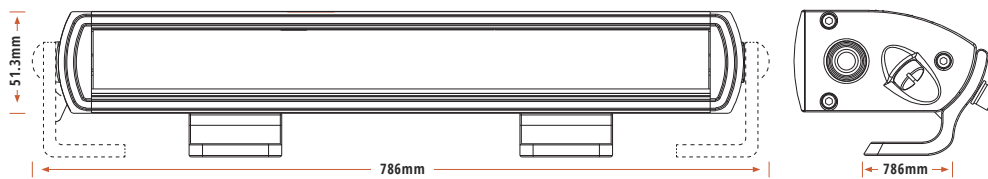

3 YEAR WARRANTY \*ON LUMINAIRE

SIDE REFLECTIVE OPTICS

IP68 WATER RESISTANCE

CORROSION & RUST RESISTANT

**A** EVSS90LED (20.2")

**B** EVSS135LED (29.8")

EVSS90LED (20.2")

EVSS135LED (29.8")

\* SIZING WITH OPTIONAL SIDE BRACKET

# SABRE SERIES

SABRE SLIMLINE LIGHT BAR RANGE

EVSS90LED | 20.2"

EVSS135LED | 29.8"

**SPECIFICATIONS**

WATTAGE	90 WATT
LIGHT SOURCE	18 x 5W LG LEDS
LIGHT OUTPUT	8,100 LUMEN
VOLTAGE	9V-36V DC
OPERATING TEMP.	-40°C TO +60°C
IP RATING	IP68
CONNECTOR TYPE	DEUTSCH CONNECTOR
HOUSING	6063 EXTRUDED ALUMINUM HEAT-SINK
LENS CONSTRUCTION	POLYCARBONATE
BRACKET	STAINLESS STEEL
LIFESPAN	50,000 HOURS
NET WEIGHT	1.13 KG
MOUNTING SUITABLE	UPRIGHT SIDE & BACK OPTIONS
WARRANTY	3 YEARS

**SINGLE SLIMLINE 90W LIGHT BAR**

BEAM DRIVING SPOT  
 CODES EVSS90LED

WATTAGE	135 WATT
LIGHT SOURCE	27 x 5W LG LEDS
LIGHT OUTPUT	12,200 LUMEN
VOLTAGE	9V-36V DC
OPERATING TEMP.	-40°C TO +60°C
IP RATING	IP68
CONNECTOR TYPE	DEUTSCH CONNECTOR
HOUSING	6063 EXTRUDED ALUMINUM HEAT-SINK
LENS CONSTRUCTION	POLYCARBONATE
BRACKET	STAINLESS STEEL
LIFESPAN	50,000 HOURS
NET WEIGHT	1.88 KG
MOUNTING SUITABLE	UPRIGHT SIDE & BACK OPTIONS
WARRANTY	3 YEARS