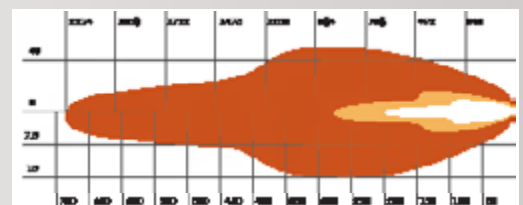

SINGLE SLIMLINE 135W LIGHT BAR

BEAM DRIVING SPOT
CODES EVSS135LED