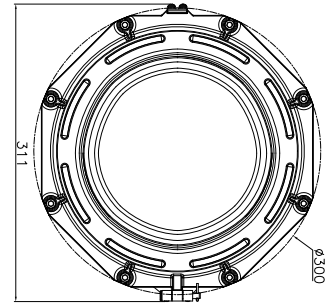

Application

- Oil & Gas Operations
- Manufacturers
- Petrol Stations
- Power Plants
- Drilling Platforms
- Warehouses

Specification

MODEL	ETG-EXVESTA30		ETG-EXVESTA60	
Power (W)	30		60	
Luminous Flux (lm)	2992~3307		5670~7560	
Temp. Classification	T6: -40° ~ +55		T5 T6	
Input Voltage (V) (Hz)	100-240 VAC (50/60Hz)		Surge Protection	5KV
CCT(K) CRI	2700~3300 (WW) 3700~4300 (NW) 5400~6400 (CW) 72/82		LED Driver	Over Voltage Protection / Short Circuit Protection
Luminaire Efficacy	136.5lm/W		Insulation Class	I
Beam Types	Spot - 15° Bay - 80° Flood - 180°		Connecting Terminals	3*1.0-4mm ² (L + N + PE)
PF	>0.98		Available Cable Outer dia	Ø7- Ø14mm
IP Rating	IP66		Cable Entries	2XNPT 3/4" (M20*1.5, M25*1.5 are optional)
THD	<10%		Earthing Protection	M4 (Internal and External Earth Bolts)
Ambient Temperature	-40°C ~ +55°C		Body	Alu Alloy, Temp.Glass, Epoxy Powder Coating, Fastner: SST
Dimensions (mm)	Ø 311*284*190		Body Colour	Orange, RAL2011 (Optional Grey RAL7040)
Weight (kg)	5.5		Warranty	5 years (50,000 hrs)

Photometric diagram

S-Spot light(15°)

Spot Light

cd/klm
AVERAGE BEAM ANGLE(50%):8.6 DEG

B-Bay light(80°)

Bay Light

cd/klm
AVERAGE BEAM ANGLE(50%):104.8 DEG

F-Flood light(180°)

Flood Light

cd/klm
AVERAGE BEAM ANGLE(50%):175.7 DEG

Dimensions

Installation Methods

Stanchion mount
(EX-VESTA-SM)

Pendant mount
(EX-VESTA-PM)

Ceiling mount
(EX-VESTA-CM)

Pipe clamp
(EX-VESTA-PIC)