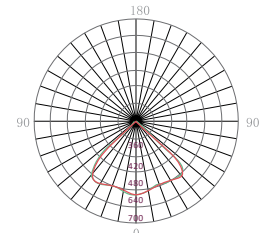

Application

- Oil & Gas Operations
- Manufacturers
- Petrol Stations
- Power Plants
- Drilling Platforms
- Warehouses

Specification

MODEL	ETG-EXVESTA30		ETG-EXVESTA60	
Power (W)	30		60	
Luminous Flux (lm)	2992~3307		5670~7560	
Temp. Classification	T6: -40° ~ +55		T5 T6	
Input Voltage (V) (Hz)	100-240 VAC (50/60Hz)		Surge Protection	5KV
CCT(K) CRI	2700~3300 (WW) 3700~4300 (NW) 5400~6400 (CW) 72/82		LED Driver	Over Voltage Protection / Short Circuit Protection
Luminaire Efficacy	136.5lm/W		Insulation Class	I
Beam Types	Spot - 15° Bay - 80° Flood - 180°		Connecting Terminals	3*1.0-4mm ² (L + N + PE)
PF	>0.98		Available Cable Outer dia	Ø7- Ø14mm
IP Rating	IP66		Cable Entries	2XNPT 3/4" (M20*1.5, M25*1.5 are optional)
THD	<10%		Earthing Protection	M4 (Internal and External Earth Bolts)
Ambient Temperature	-40°C ~ +55°C		Body	Alu Alloy, Temp.Glass, Epoxy Powder Coating, Fastner: SST
Dimensions (mm)	Ø 311*284*190		Body Colour	Orange, RAL2011 (Optional Grey RAL7040)
Weight (kg)	5.5		Warranty	5 years (50,000 hrs)

Photometric diagram

S-Spot light(15°)

Spot Light

cd/klm
AVERAGE BEAM ANGLE(50%):8.6 DEG

B-Bay light(80°)

Bay Light

cd/klm
AVERAGE BEAM ANGLE(50%):104.8 DEG

F-Flood light(180°)

Flood Light

cd/klm
AVERAGE BEAM ANGLE(50%):175.7 DEG

Dimensions

Installation Methods

Stanchion mount
(EX-VESTA-SM)

Pendant mount
(EX-VESTA-PM)

Ceiling mount
(EX-VESTA-CM)

Pipe clamp
(EX-VESTA-PIC)