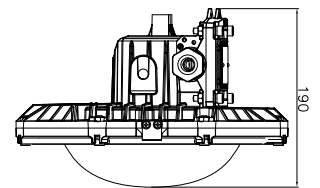

Application

- Oil & Gas Operations
- Manufacturers
- Petrol Stations
- Power Plants
- Drilling Platforms
- Warehouses

Specification

MODEL	ETG-EXVESTA30		ETG-EXVESTA60	
Power (W)	30		60	
Luminous Flux (lm)	2992~3307		5670~7560	
Temp. Classification	T6: -40° ~ +55		T5 T6	
Input Voltage (V) (Hz)	100-240 VAC (50/60Hz)		Surge Protection	5KV
CCT(K) CRI	2700~3300 (WW) 3700~4300 (NW) 5400~6400 (CW) 72/82		LED Driver	Over Voltage Protection / Short Circuit Protection
Luminaire Efficacy	136.5lm/W		Insulation Class	I
Beam Types	Spot - 15° Bay - 80° Flood - 180°		Connecting Terminals	3*1.0-4mm ² (L + N + PE)
PF	>0.98		Available Cable Outer dia	Ø7- Ø14mm
IP Rating	IP66		Cable Entries	2XNPT 3/4" (M20*1.5, M25*1.5 are optional)
THD	<10%		Earthing Protection	M4 (Internal and External Earth Bolts)
Ambient Temperature	-40°C ~ +55°C		Body	Alu Alloy, Temp.Glass, Epoxy Powder Coating, Fastner: SST
Dimensions (mm)	Ø 311*284*190		Body Colour	Orange, RAL2011 (Optional Grey RAL7040)
Weight (kg)	5.5		Warranty	5 years (50,000 hrs)

Photometric diagram

S-Spot light(15°)

Spot Light

cd/klm
AVERAGE BEAM ANGLE(50%):8.6 DEG

B-Bay light(80°)

Bay Light

cd/klm
AVERAGE BEAM ANGLE(50%):104.8 DEG

F-Flood light(180°)

Flood Light

cd/klm
AVERAGE BEAM ANGLE(50%):175.7 DEG

Dimensions

Installation Methods

Stanchion mount
(EX-VESTA-SM)

Pendant mount
(EX-VESTA-PM)

Ceiling mount
(EX-VESTA-CM)

Pipe clamp
(EX-VESTA-PIC)