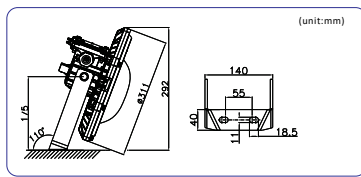

Application

- Oil & Gas Operations
- Manufacturers
- Petrol Stations
- Power Plants
- Drilling Platforms
- Warehouses

Specification

MODEL	ETG-EXVESTA30		ETG-EXVESTA60	
Power (W)	30		60	
Luminous Flux (lm)	2992~3307		5670~7560	
Temp. Classification	T6: -40° ~ +55		T5 T6	
Input Voltage (V) (Hz)	100-240 VAC (50/60Hz)		Surge Protection	5KV
CCT(K) CRI	2700~3300 (WW) 3700~4300 (NW) 5400~6400 (CW) 72/82		LED Driver	Over Voltage Protection / Short Circuit Protection
Luminaire Efficacy	136.5lm/W		Insulation Class	I
Beam Types	Spot - 15° Bay - 80° Flood - 180°		Connecting Terminals	3*1.0-4mm ² (L + N + PE)
PF	>0.98		Available Cable Outer dia	Ø7- Ø14mm
IP Rating	IP66		Cable Entries	2XNPT 3/4" (M20*1.5, M25*1.5 are optional)
THD	<10%		Earthing Protection	M4 (Internal and External Earth Bolts)
Ambient Temperature	-40°C ~ +55°C		Body	Alu Alloy, Temp.Glass, Epoxy Powder Coating, Fastner: SST
Dimensions (mm)	Ø 311*284*190		Body Colour	Orange, RAL2011 (Optional Grey RAL7040)
Weight (kg)	5.5		Warranty	5 years (50,000 hrs)

Photometric diagram

S-Spot light(15°)

Spot Light

cd/klm
AVERAGE BEAM ANGLE(50%):8.6 DEG

B-Bay light(80°)

Bay Light

cd/klm
AVERAGE BEAM ANGLE(50%):104.8 DEG

F-Flood light(180°)

Flood Light

cd/klm
AVERAGE BEAM ANGLE(50%):175.7 DEG

Dimensions

Installation Methods

Stanchion mount
(EX-VESTA-SM)

Pendant mount
(EX-VESTA-PM)

Ceiling mount
(EX-VESTA-CM)

Pipe clamp
(EX-VESTA-PIC)