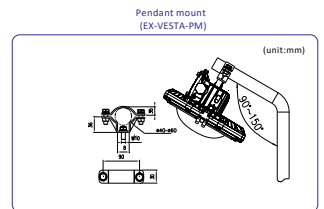

Application

- Oil & Gas Operations
- Manufacturers
- Petrol Stations
- Power Plants
- Drilling Platforms
- Warehouses

Specification

MODEL	ETG-EXVESTA30		ETG-EXVESTA60	
Power (W)	30		60	
Luminous Flux (lm)	2992~3307		5670~7560	
Temp. Classification	T6: -40° ~ +55		T5 T6	
Input Voltage (V) (Hz)	100-240 VAC (50/60Hz)		Surge Protection	5KV
CCT(K) CRI	2700~3300 (WW) 3700~4300 (NW) 5400~6400 (CW) 72/82		LED Driver	Over Voltage Protection / Short Circuit Protection
Luminaire Efficacy	136.5lm/W		Insulation Class	I
Beam Types	Spot - 15° Bay - 80° Flood - 180°		Connecting Terminals	3*1.0-4mm ² (L + N + PE)
PF	>0.98		Available Cable Outer dia	Ø7- Ø14mm
IP Rating	IP66		Cable Entries	2XNPT 3/4" (M20*1.5, M25*1.5 are optional)
THD	<10%		Earthing Protection	M4 (Internal and External Earth Bolts)
Ambient Temperature	-40°C ~ +55°C		Body	Alu Alloy, Temp.Glass, Epoxy Powder Coating, Fastner: SST
Dimensions (mm)	Ø 311*284*190		Body Colour	Orange, RAL2011 (Optional Grey RAL7040)
Weight (kg)	5.5		Warranty	5 years (50,000 hrs)

Photometric diagram

S-Spot light(15°)

Spot Light

cd/klm
AVERAGE BEAM ANGLE(50%):8.6 DEG

B-Bay light(80°)

Bay Light

cd/klm
AVERAGE BEAM ANGLE(50%):104.8 DEG

F-Flood light(180°)

Flood Light

cd/klm
AVERAGE BEAM ANGLE(50%):175.7 DEG

Dimensions

Installation Methods

Stanchion mount
(EX-VESTA-SM)

Pendant mount
(EX-VESTA-PM)

Ceiling mount
(EX-VESTA-CM)

Pipe clamp
(EX-VESTA-PIC)