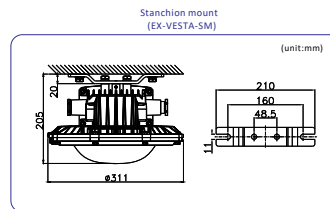

Application

- Oil & Gas Operations
- Manufacturers
- Petrol Stations
- Power Plants
- Drilling Platforms
- Warehouses

Specification

MODEL	ETG-EXVESTA30		ETG-EXVESTA60	
Power (W)	30		60	
Luminous Flux (lm)	2992~3307		5670~7560	
Temp. Classification	T6: -40° ~ +55		T5 T6	
Input Voltage (V) (Hz)	100-240 VAC (50/60Hz)		Surge Protection	5KV
CCT(K) CRI	2700~3300 (WW) 3700~4300 (NW) 5400~6400 (CW) 72/82		LED Driver	Over Voltage Protection / Short Circuit Protection
Luminaire Efficacy	136.5lm/W		Insulation Class	I
Beam Types	Spot - 15° Bay - 80° Flood - 180°		Connecting Terminals	3*1.0-4mm ² (L + N + PE)
PF	>0.98		Available Cable Outer dia	Ø7- Ø14mm
IP Rating	IP66		Cable Entries	2XNPT 3/4" (M20*1.5, M25*1.5 are optional)
THD	<10%		Earthing Protection	M4 (Internal and External Earth Bolts)
Ambient Temperature	-40°C ~ +55°C		Body	Alu Alloy, Temp.Glass, Epoxy Powder Coating, Fastner: SST
Dimensions (mm)	Ø 311*284*190		Body Colour	Orange, RAL2011 (Optional Grey RAL7040)
Weight (kg)	5.5		Warranty	5 years (50,000 hrs)

Flood Light

cd/klm
AVERAGE BEAM ANGLE(50%):175.7 DEG

Dimensions

Installation Methods

Stanchion mount
(EX-VESTA-SM)

Pendant mount
(EX-VESTA-PM)

Ceiling mount
(EX-VESTA-CM)

Pipe clamp
(EX-VESTA-PIC)