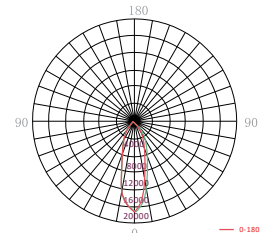

Application

- Oil & Gas Operations
- Manufacturers
- Petrol Stations
- Power Plants
- Drilling Platforms
- Warehouses

Specification

MODEL	ETG-EXVESTA30		ETG-EXVESTA60	
Power (W)	30		60	
Luminous Flux (lm)	2992~3307		5670~7560	
Temp. Classification	T6: -40° ~ +55		T5 T6	
Input Voltage (V) (Hz)	100-240 VAC (50/60Hz)		Surge Protection	5KV
CCT(K) CRI	2700~3300 (WW) 3700~4300 (NW) 5400~6400 (CW) 72/82		LED Driver	Over Voltage Protection / Short Circuit Protection
Luminaire Efficacy	136.5lm/W		Insulation Class	I
Beam Types	Spot - 15° Bay - 80° Flood - 180°		Connecting Terminals	3*1.0-4mm ² (L + N + PE)
PF	>0.98		Available Cable Outer dia	Ø7- Ø14mm
IP Rating	IP66		Cable Entries	2XNPT 3/4" (M20*1.5, M25*1.5 are optional)
THD	<10%		Earthing Protection	M4 (Internal and External Earth Bolts)
Ambient Temperature	-40°C ~ +55°C		Body	Alu Alloy, Temp.Glass, Epoxy Powder Coating, Fastner: SST
Dimensions (mm)	Ø 311*284*190		Body Colour	Orange, RAL2011 (Optional Grey RAL7040)
Weight (kg)	5.5		Warranty	5 years (50,000 hrs)

Photometric diagram

S-Spot light(15°)

Spot Light

cd/klm
AVERAGE BEAM ANGLE(50%):8.6 DEG

B-Bay light(80°)

Bay Light

cd/klm
AVERAGE BEAM ANGLE(50%):104.8 DEG

F-Flood light(180°)