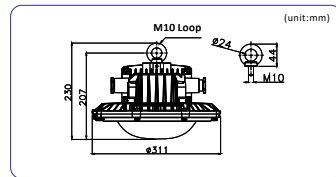

Application

- Oil & Gas Operations
- Manufacturers
- Petrol Stations
- Power Plants
- Drilling Platforms
- Warehouses

Specification

MODEL	ETG-EXVESTA30		ETG-EXVESTA60	
Power (W)	30		60	
Luminous Flux (lm)	2992~3307		5670~7560	
Temp. Classification	T6: -40° ~ +55		T5 T6	
Input Voltage (V) (Hz)	100-240 VAC (50/60Hz)		Surge Protection	5KV
CCT(K) CRI	2700~3300 (WW) 3700~4300 (NW) 5400~6400 (CW) 72/82		LED Driver	Over Voltage Protection / Short Circuit Protection
Luminaire Efficacy	136.5lm/W		Insulation Class	I
Beam Types	Spot - 15° Bay - 80° Flood - 180°		Connecting Terminals	3*1.0-4mm ² (L + N + PE)
PF	>0.98		Available Cable Outer dia	Ø7- Ø14mm
IP Rating	IP66		Cable Entries	2XNPT 3/4" (M20*1.5, M25*1.5 are optional)
THD	<10%		Earthing Protection	M4 (Internal and External Earth Bolts)
Ambient Temperature	-40°C ~ +55°C		Body	Alu Alloy, Temp.Glass, Epoxy Powder Coating, Fastner: SST
Dimensions (mm)	Ø 311*284*190		Body Colour	Orange, RAL2011 (Optional Grey RAL7040)
Weight (kg)	5.5		Warranty	5 years (50,000 hrs)

Flood Light

cd/klm
AVERAGE BEAM ANGLE(50%):175.7 DEG

Dimensions

Installation Methods

Stanchion mount
(EX-VESTA-SM)

Pendant mount
(EX-VESTA-PM)

Ceiling mount
(EX-VESTA-CM)

Pipe clamp
(EX-VESTA-PIC)