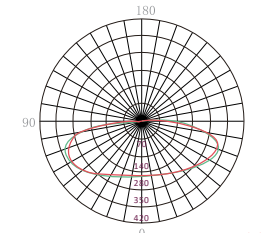

Photometric diagram

S-Spot light(15°)

Spot Light

cd/klm
AVERAGE BEAM ANGLE(50%):8.6 DEG

B-Bay light(80°)

Bay Light

cd/klm
AVERAGE BEAM ANGLE(50%):104.8 DEG

F-Flood light(180°)

Flood Light

cd/klm
AVERAGE BEAM ANGLE(50%):175.7 DEG

Dimensions

Installation Methods

Stanchion mount
(EX-VESTA-SM)

Pendant mount
(EX-VESTA-PM)

Ceiling mount
(EX-VESTA-CM)

Pipe clamp
(EX-VESTA-PIC)