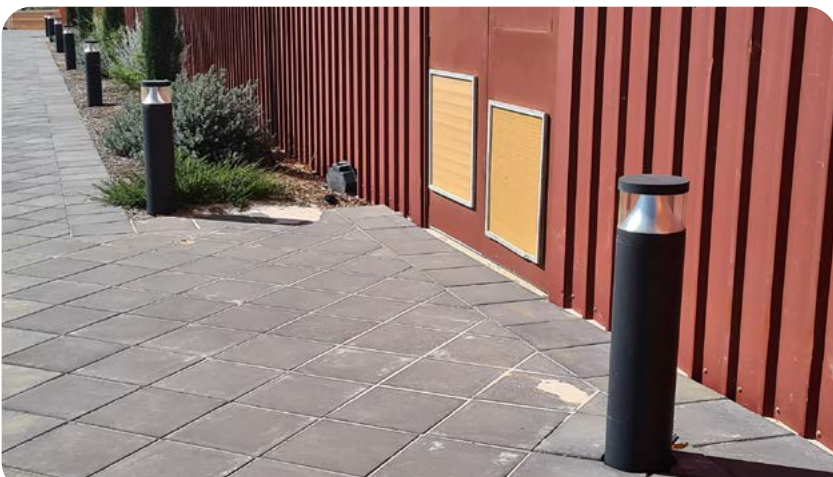

### IDEAL FOR

- Garden
- Lawn
- Public Square
- Yard
- Parking Area
- Pathways
- Car parks

**STOCK**  
Available

MODEL	ETG-AZAR18-B3
Power (W)	20
Luminous Efficacy (Lm/W)	60
Lumens (lm)	1200
CRI (Ra)	>70
CCT (K)	4000K (Optional 3000K,5000K, 5700K)
Input Voltage	100-240V AC (50/60Hz)
Body   Cover	Aluminium Die Casting+PC
Dimension	Ø170 x 800
Warranty	5 Years